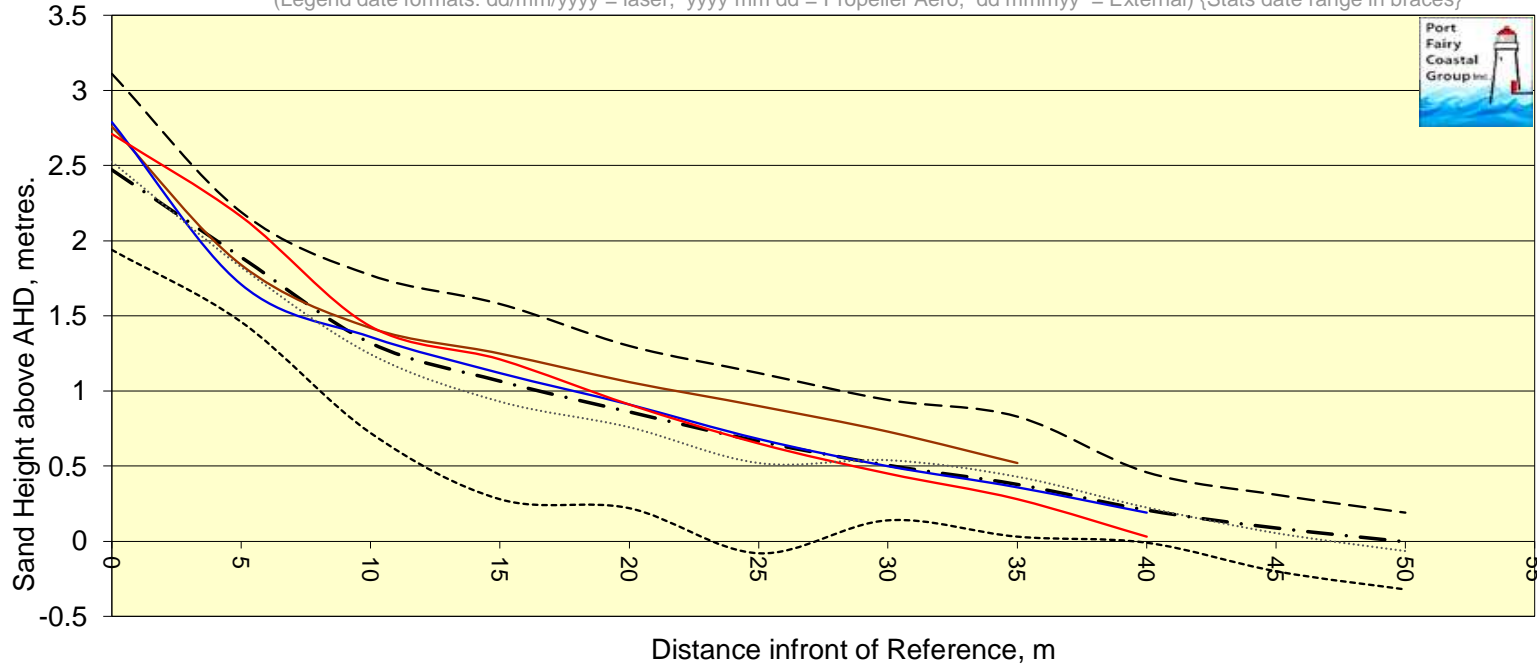

Chart PFETP8 Post 8 Transverse Profile perpendicular to dune scarp.

(Legend date formats: dd/mm/yyyy = laser, yyyy mm dd = Propeller Aero, dd mmmmyy = External) (Stats date range in braces)

- Max {Start:Feb 16}
- · - Avg. of 68, Ht.=61%,@15m
- Min {End:2024 02 02}
- _____
- _____
- _____ 2023 03 15 Height= 75%
- _____ 2024 02 02 Height= 65%
- _____ 2024 03 21 Height= 72%
- _____
- _____
- _____
- _____
- Median
- ◆ No post measurement