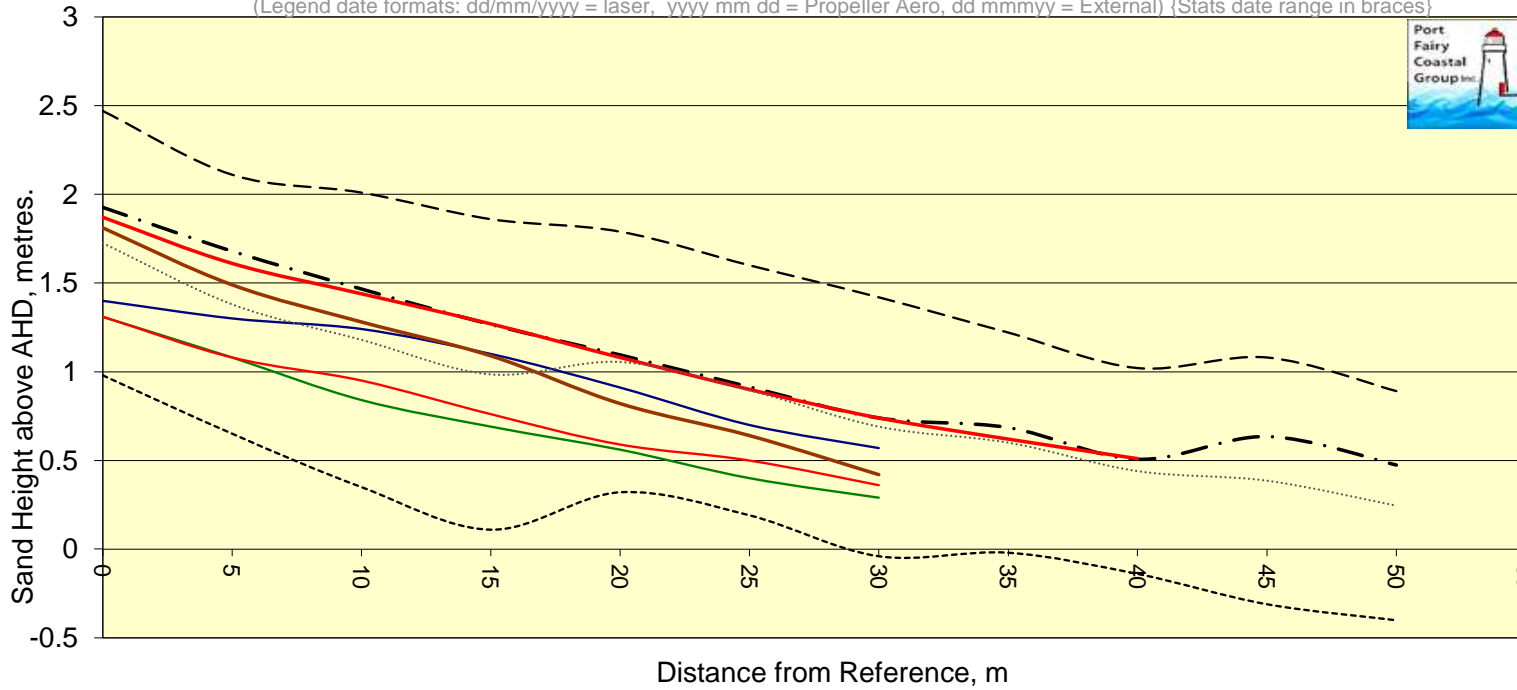

Chart PFETP3 Post 3 Transverse Profile perpendicular to dune scarp.

(Legend date formats: dd/mm/yyyy = laser, yyyy mm dd = Propeller Aero, dd mmmmy = External) {Stats date range in braces}

- Max {Start:Apr 13}
- . - Avg. of 80, Ht.=71%, @5m
- Min {End:2023 09 12}
- 2023 07 05 Height= 29%
- 10/09/2022 Height= 58%
- 2023 09 06 Height= 45%
- 2023 09 12 Height= 29%
- 18/10/2023 Height= 66%
- Median
- ◆ No post measurement