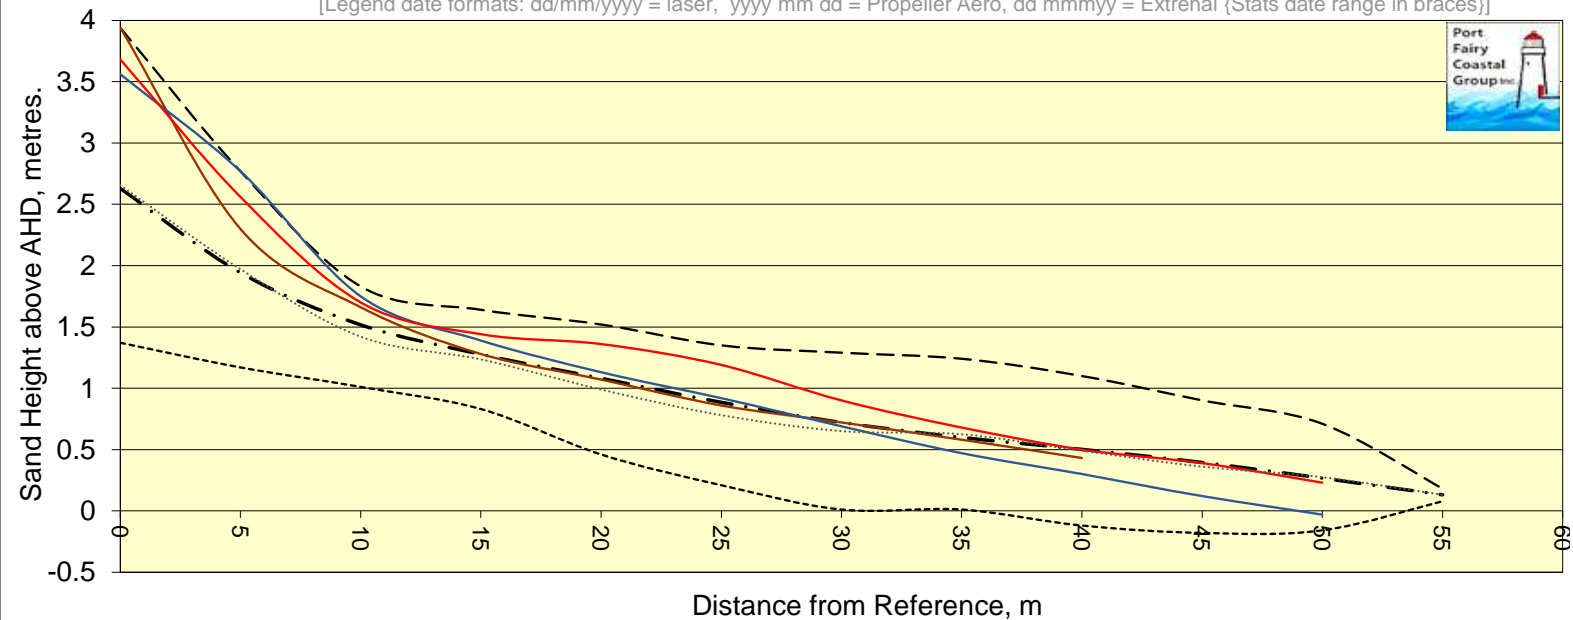

Chart PFETP5 Post 5 Transverse Profile perpendicular to dune scarp.

[Legend date formats: dd/mm/yyyy = laser, yyyy mm dd = Propeller Aero, dd mmmmyy = Extrenal {Stats date range in braces}]

- Max {Start: Apr 13}
- · - Avg. of 99, Ht.=59%, @25m
- - - Min {End: 2024 05 03}
- (magenta)
- (green)
- (brown)
- (blue)
- (red)
- (pink)
- (green)
- (brown)
- (blue)
- (red)
- Median
- ◆ No post measurement