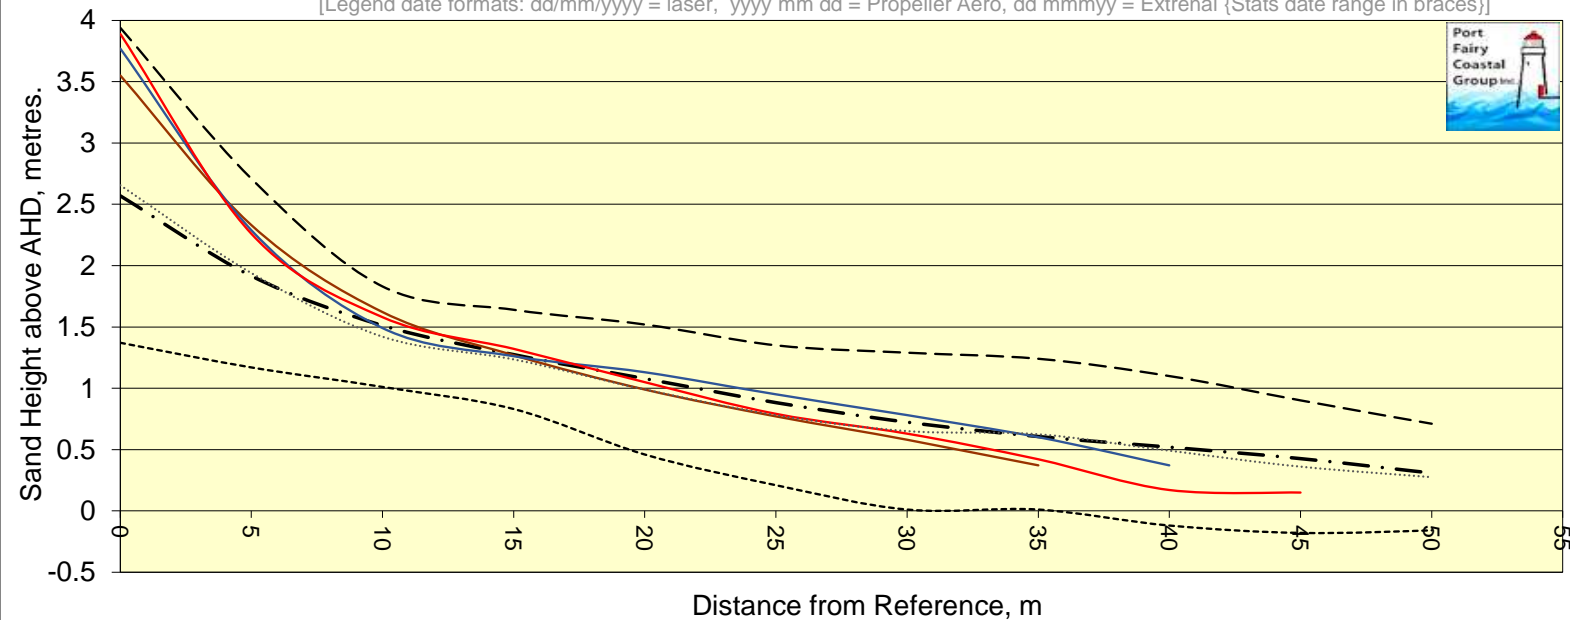

Chart PFETP5 Post 5 Transverse Profile perpendicular to dune scarp.

[Legend date formats: dd/mm/yyyy = laser, yyyy mm dd = Propeller Aero, dd mmmmy = Extrenal {Stats date range in braces}]

- Max {Start: Apr 13}
- · - Avg. of 94, Ht.=59%, @25m
- - - Min {End: 2023 09 12}
- Median
- 2022 11 11 Height= 49%
- 2023 09 12 Height= 65%
- 2023 10 27 Height= 51%
- ◆ No post measurement