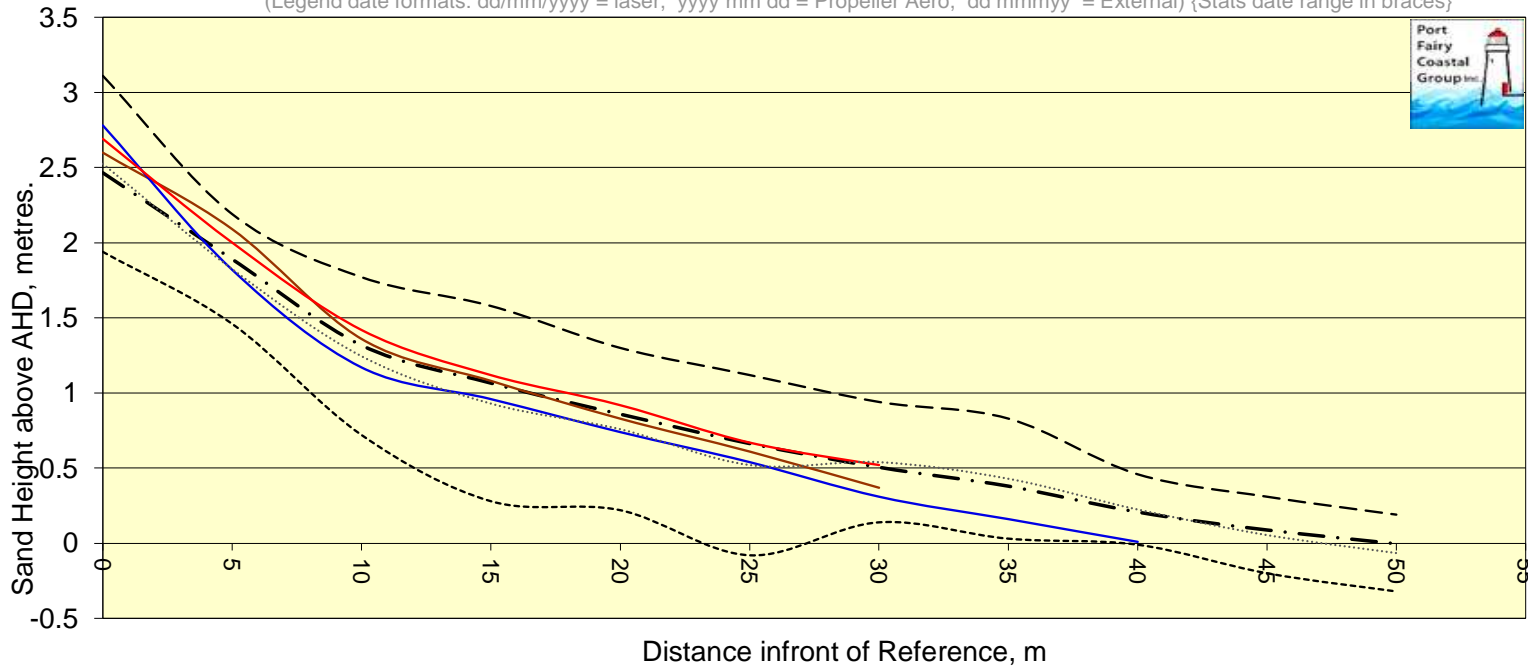

Chart PFETP8 Post 8 Transverse Profile perpendicular to dune scarp.

(Legend date formats: dd/mm/yyyy = laser, yyyy mm dd = Propeller Aero, dd mmmmyy = External) (Stats date range in braces)

- Max {Start:Feb 16}
- · - Avg. of 66, Ht.=60%,@15m
- Min {End:2023 10 27}
- _____ (Pink)
- _____ (Green)
- _____ (Brown)
- _____ (Blue)
- _____ (Red)
- Median
- ◆ No post measurement