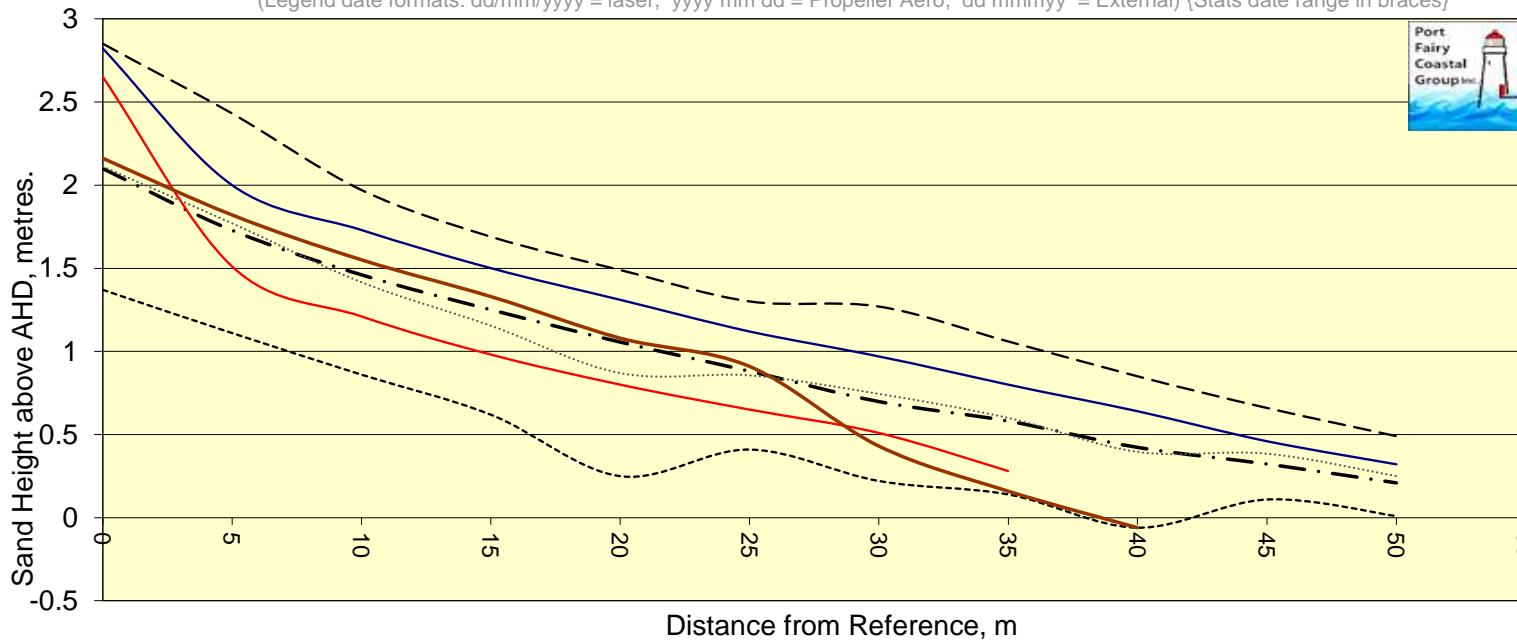

Chart PFETP7 Post 7 Transverse Profile perpendicular to dune scarp.

(Legend date formats: dd/mm/yyyy = laser, yyyy mm dd = Propeller Aero, dd mmmmy = External) {Stats date range in braces}

- Max {Start:Apr 13}
- · - Avg. of 90, Ht.=54%,@10m
- Min {End:2023 05 12}
- CA
- CB
- CC
- 2023 05 12 Height= 78%
- 2023 07 05 Height= 32%
- CF
- CG
- 01/07/2022 Height= 62%
- CI
- CJ
- Median
- ◆ No post measurement