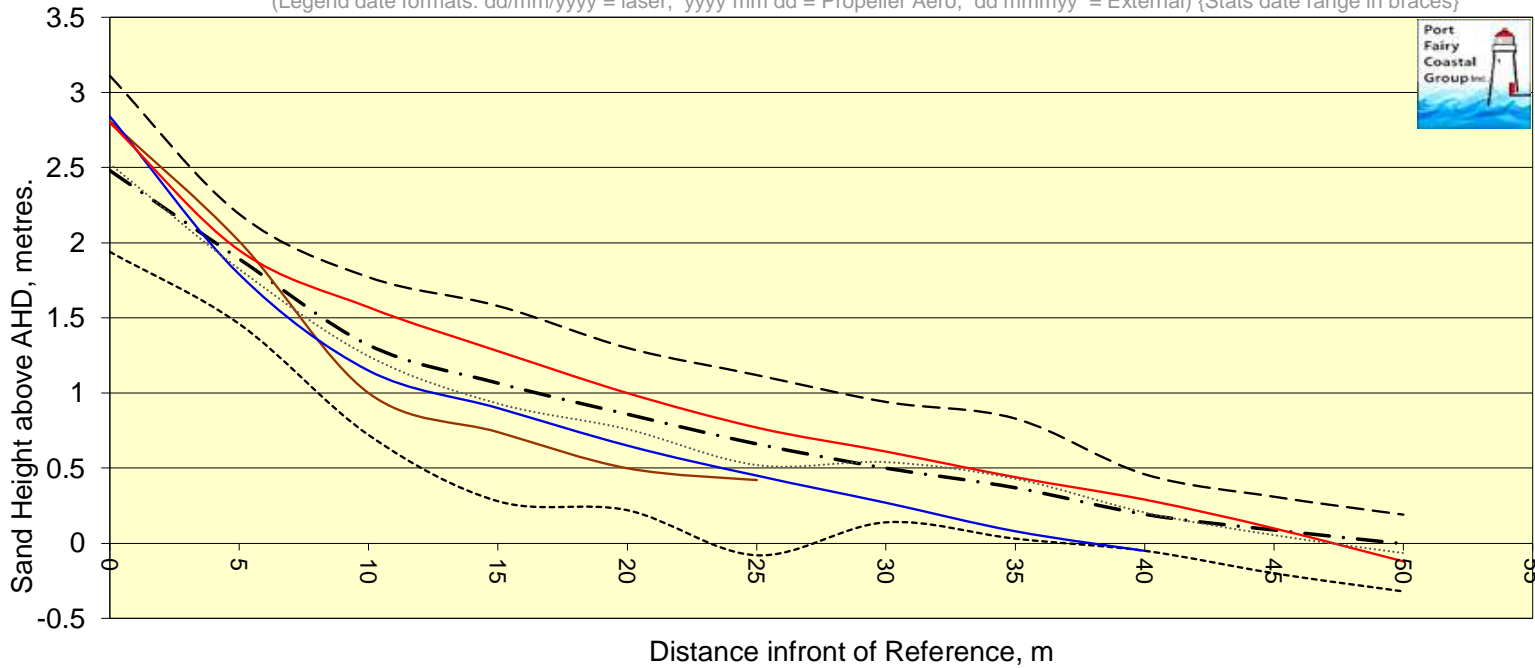

Chart PFETP8 Post 8 Transverse Profile perpendicular to dune scarp.

(Legend date formats: dd/mm/yyyy = laser, yyyy mm dd = Propeller Aero, dd mmmmyy = External) (Stats date range in braces)

- Max {Start:Feb 16}
- · - Avg. of 70, Ht.=60%,@15m
- Min {End:2024 05 03}
- _____
- _____
- _____ 2023 07 05 Height= 35%
- _____ 2024 05 03 Height= 48%
- _____ 2024 07 09 Height= 77%
- _____
- _____
- _____
- _____
- Median
- ◆ No post measurement