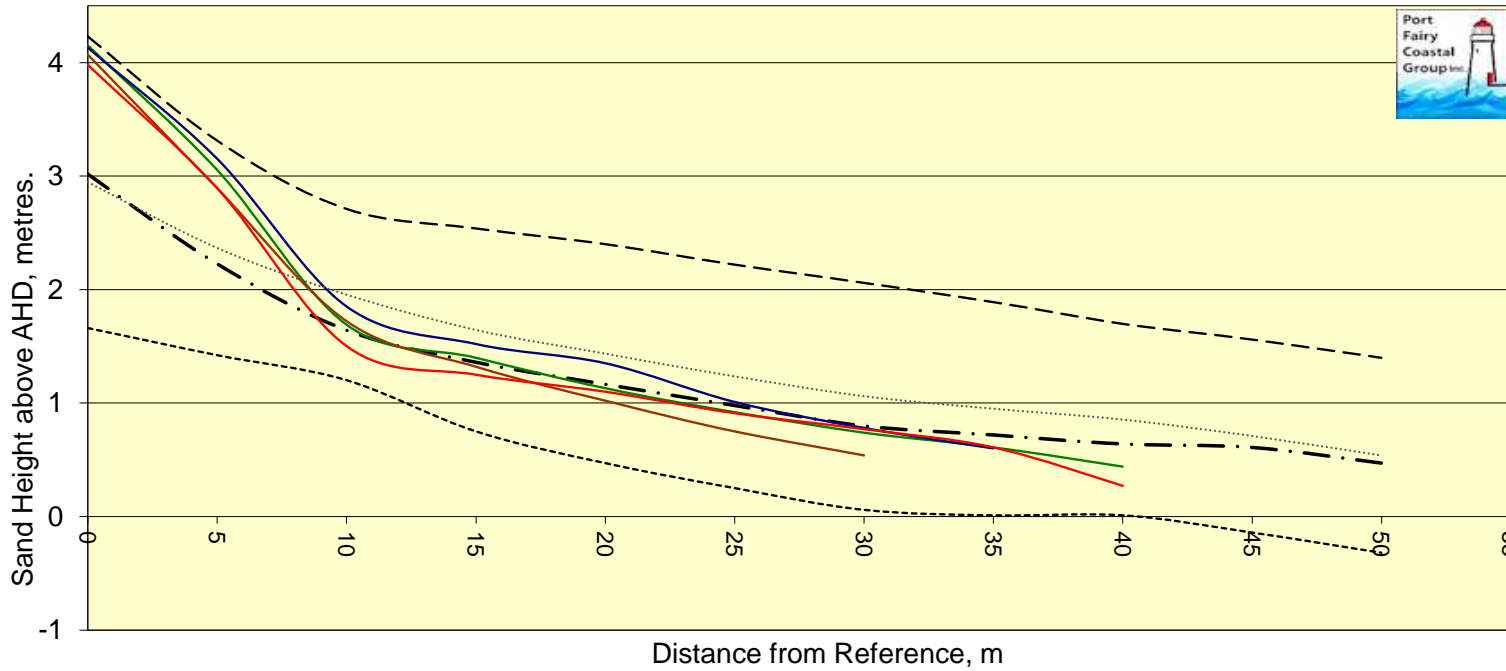

Chart PFETP4 Post 4 Transverse Profile perpendicular to dune scarp.

(Legend date formats: dd/mm/yyyy = laser, yyyy mm dd = Propeller Aero, dd mmmmyy = External) {Stats date range in braces}

- Max {Start:Apr 13}
- . - Avg. of 93, Ht.=34%, @15m
- ..... Min {End:2023 09 06}
- CA
- 2023 07 05 Height= 36%
- 2022 09 01 Height= 32%
- 2023 09 06 Height= 43%
- 2023 09 12 Height= 28%
- CF
- CG
- CH
- CI
- CJ
- ..... Median
- ◆ No post measurement