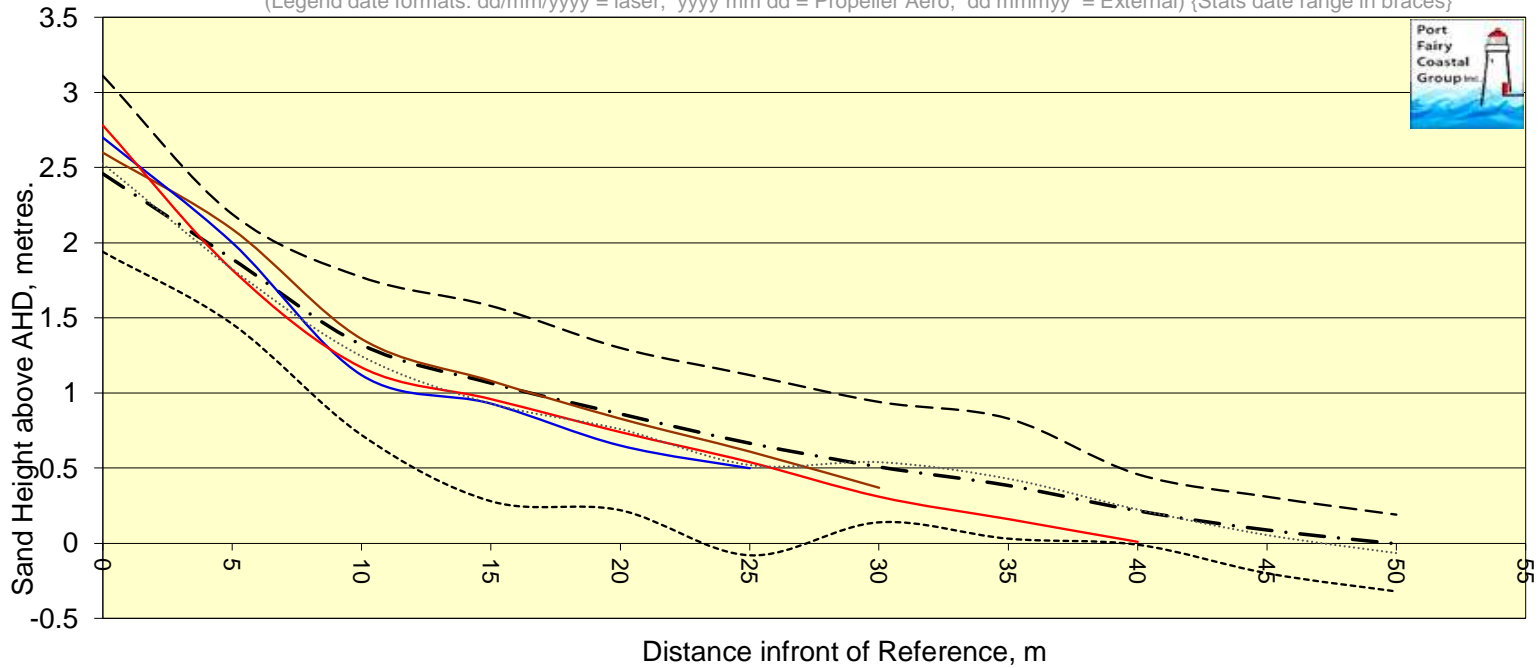

Chart PFETP8 Post 8 Transverse Profile perpendicular to dune scarp.

(Legend date formats: dd/mm/yyyy = laser, yyyy mm dd = Propeller Aero, dd mmmmyy = External) (Stats date range in braces)

- Max {Start:Feb 16}
- · - Avg. of 65, Ht.=61%,@15m
- Min {End:2023 09 12}
- _____ (Pink)
- _____ (Green)
- _____ (Brown)
- _____ (Blue)
- _____ (Red)
- Median
- ◆ No post measurement