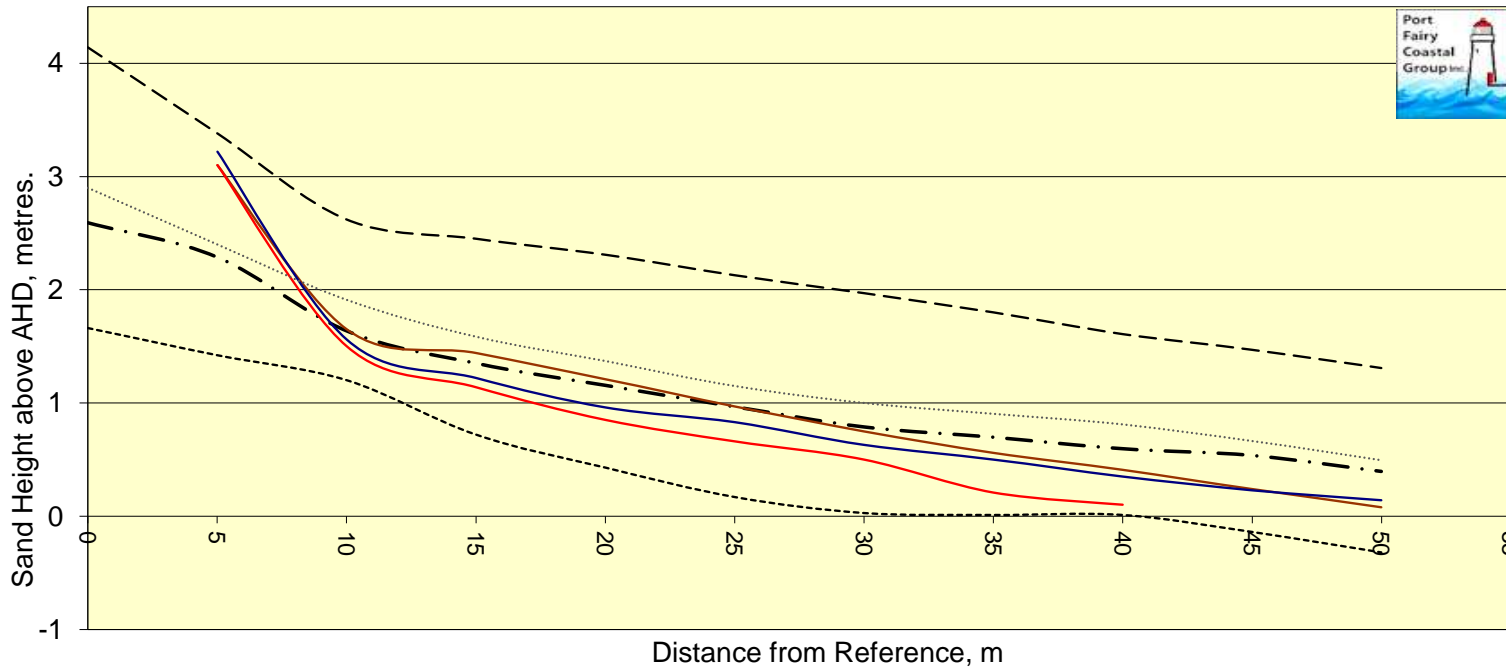

Chart PFETP4 Post 4 Transverse Profile perpendicular to dune scarp.

(Legend date formats: dd/mm/yyyy = laser, yyyy mm dd = Propeller Aero, dd mmmmyy = External) {Stats date range in braces}

- Max {Start:Apr 13}
- · - Avg. of 102, Ht.=36%,@15m
- Min {End:2024 09 17}
- Median
- 2023 10 27 Height= 42%
- 2024 09 17 Height= 29%
- 2024 11 19 Height= 24%
- ◆ No post measurement