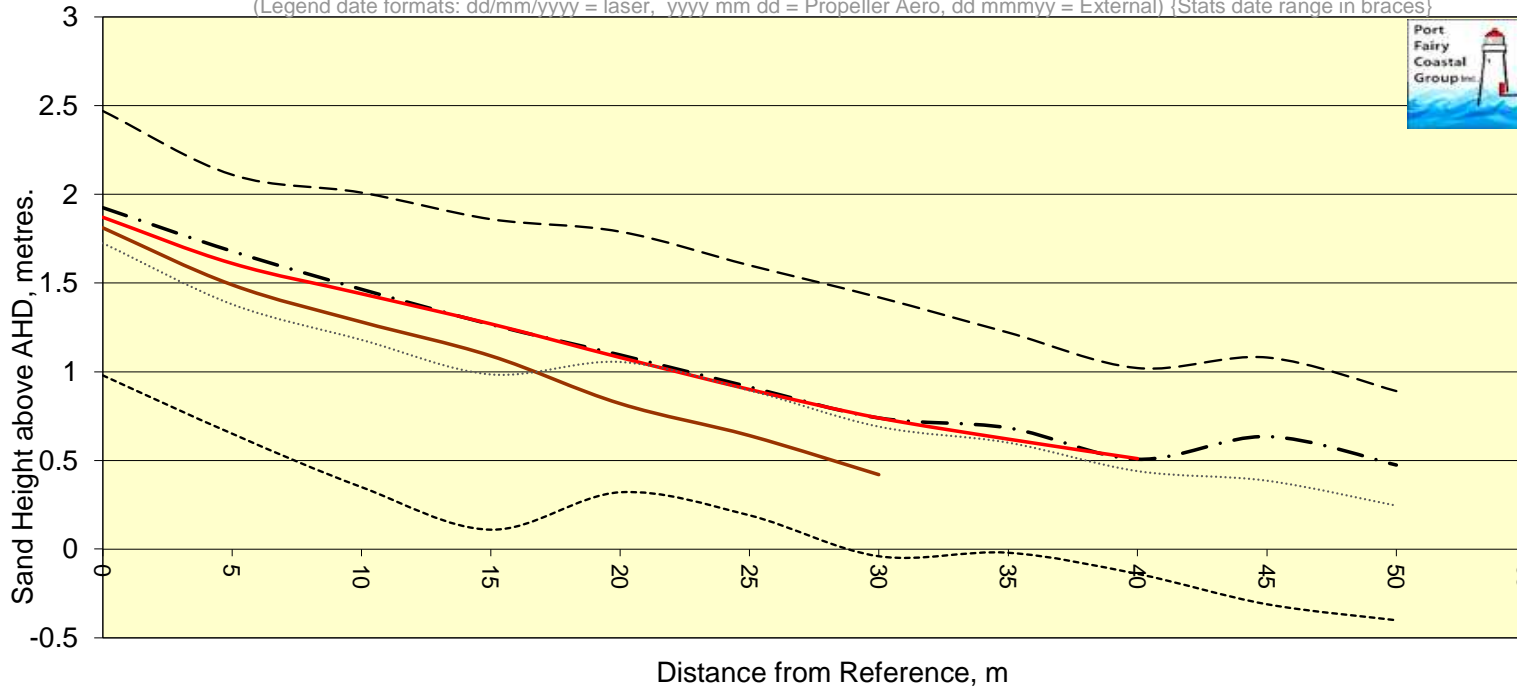

Chart PFETP3 Post 3 Transverse Profile perpendicular to dune scarp.

(Legend date formats: dd/mm/yyyy = laser, yyyy mm dd = Propeller Aero, dd mmmyy = External) (Stats date range in braces)

- Max {Start:Apr 13}
- . - Avg. of 81, Ht.=70%, @5m
- ..... Min {End:Oct 23}
- \_\_\_\_\_
- \_\_\_\_\_
- \_\_\_\_\_
- \_\_\_\_\_
- \_\_\_\_\_
- \_\_\_\_\_
- \_\_\_\_\_
- \_\_\_\_\_
- ..... Median
- ◆ #N/A

10/09/2022 Height= 58%

18/10/2023 Height= 66%