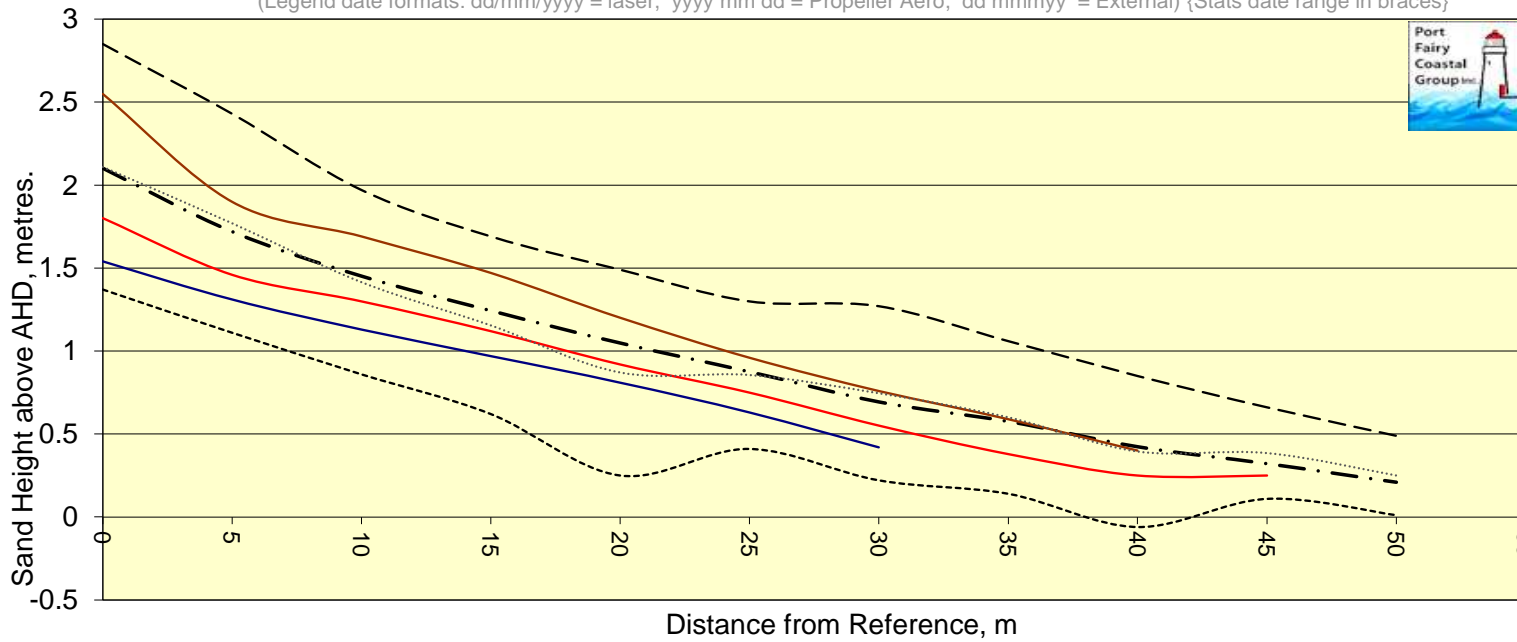

Chart PFETP7 Post 7 Transverse Profile perpendicular to dune scarp.

(Legend date formats: dd/mm/yyyy = laser, yyyy mm dd = Propeller Aero, dd mmyy = External) {Stats date range in braces}

- Max {Start:Apr 13}
- · - Avg. of 93, Ht.=46%, @5m
- Min {End:2023 09 12}
- (magenta)
- (green)
- (brown)
- (blue)
- (red)
- Median
- ◆ No post measurement