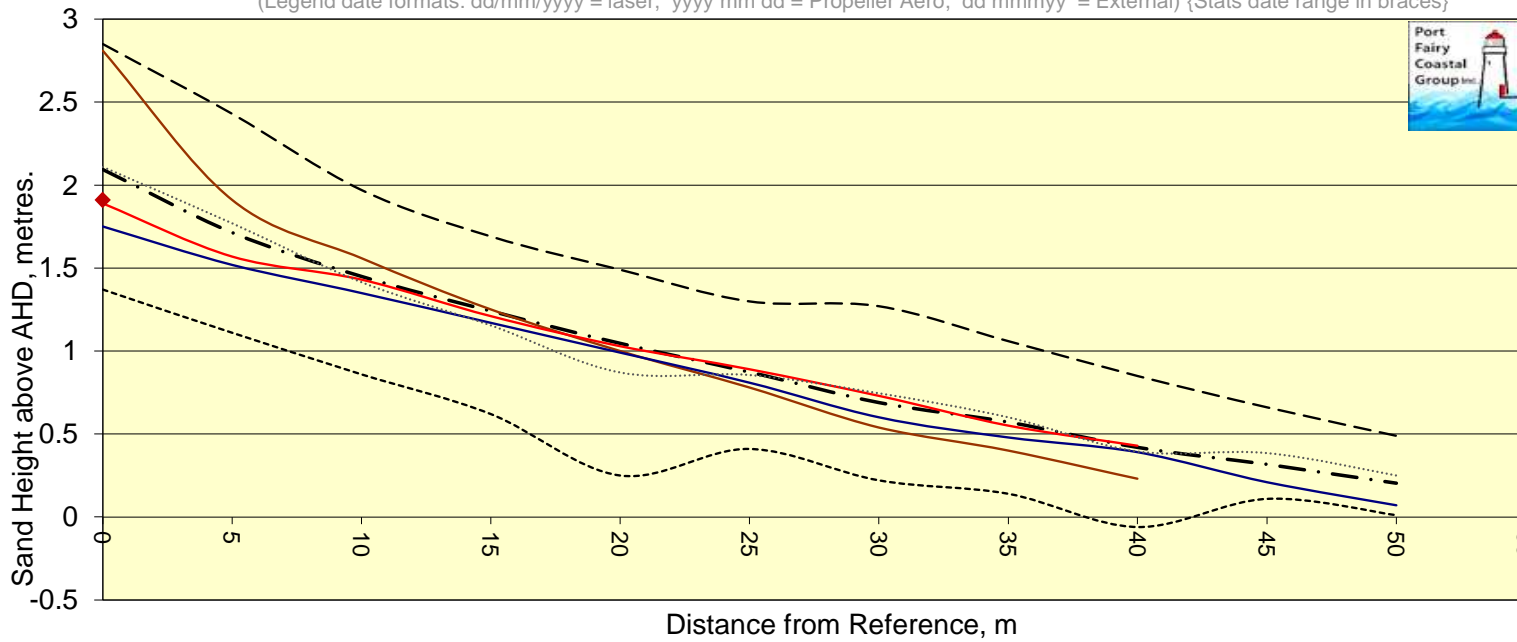

Chart PFETP7 Post 7 Transverse Profile perpendicular to dune scarp.

(Legend date formats: dd/mm/yyyy = laser, yyyy mm dd = Propeller Aero, dd mmyy = External) {Stats date range in braces}

- Max {Start:Apr 13}
- · - Avg. of 95, Ht.=53%,@10m
- Min {End:2023 12 12}
- (Pink)
- (Green)
- (Brown)
- (Blue)
- (Red)
- Median
- ◆ Error -2 cm (Limit 5)