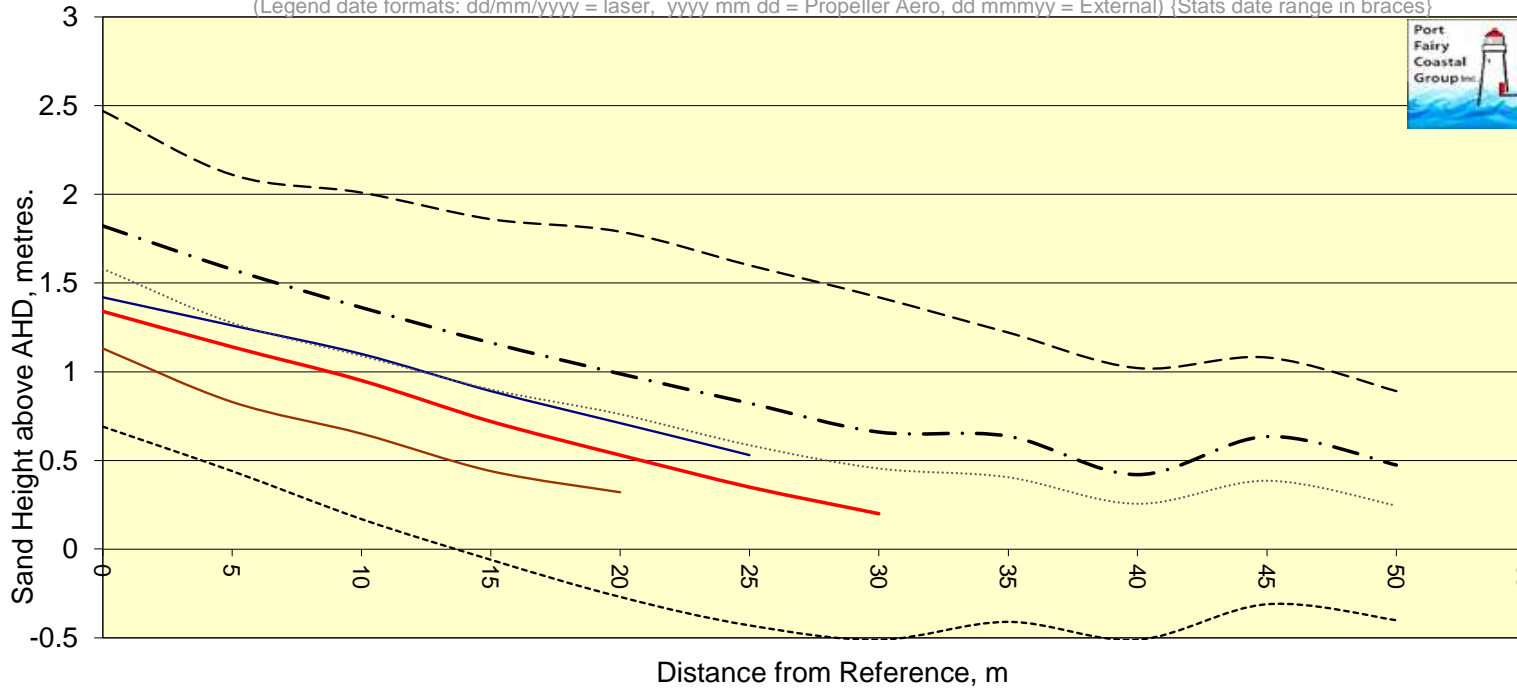

Chart PFETP3 Post 3 Transverse Profile perpendicular to dune scarp.

(Legend date formats: dd/mm/yyyy = laser, yyyy mm dd = Propeller Aero, dd mmmyy = External) (Stats date range in braces)

- Max {Start:Apr 13}
- . - Avg. of 82, Ht.=68%,@5m
- Min {End:2023 10 27}
- Median
- 2022 11 11 Height= 23%
- 2023 10 27 Height= 49%
- 12/12/2023 Height= 42%
- ◆ #N/A