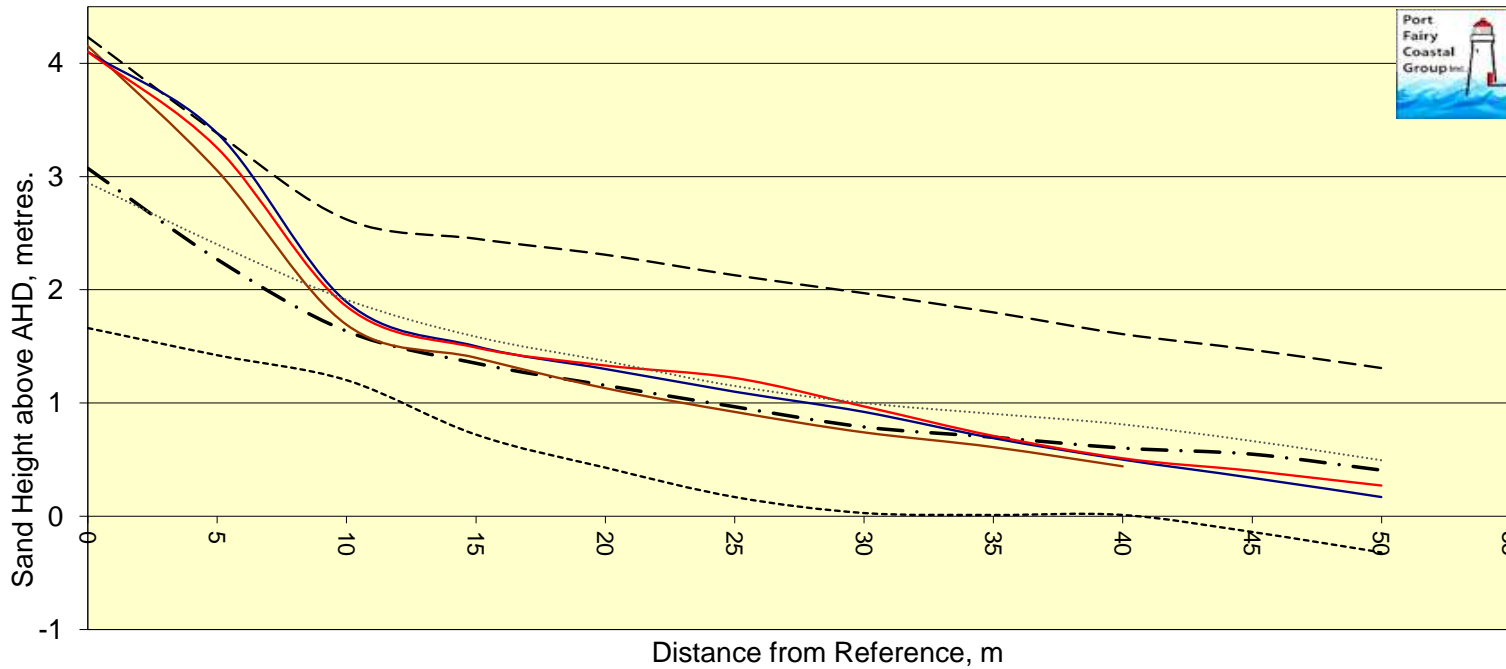

Chart PFETP4 Post 4 Transverse Profile perpendicular to dune scarp.

(Legend date formats: dd/mm/yyyy = laser, yyyy mm dd = Propeller Aero, dd mmmmyy = External) {Stats date range in braces}

- Max {Start:Apr 13}
- · - Avg. of 100, Ht.=36%,@15m
- Min {End:2024 05 03}
- Median
- 2023 07 05 Height= 39%
- 2024 05 03 Height= 45%
- 2024 07 09 Height= 45%
- ◆ No post measurement