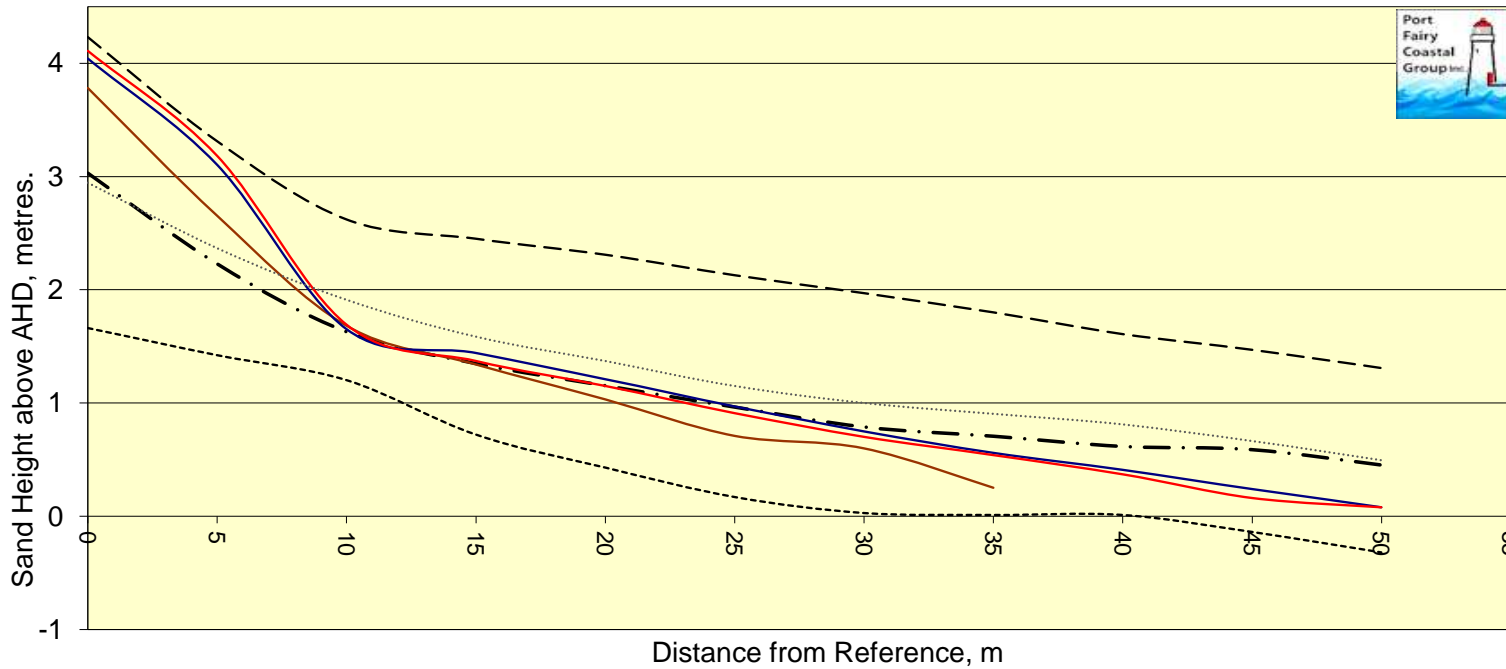

Chart PFETP4 Post 4 Transverse Profile perpendicular to dune scarp.

(Legend date formats: dd/mm/yyyy = laser, yyyy mm dd = Propeller Aero, dd mmmmyy = External) {Stats date range in braces}

- Max {Start:Apr 13}
- . - Avg. of 96, Ht.=36%,@15m
- Min {End:2023 10 27}
- 
- 
- 2022 11 11 Height= 36%
- 2023 10 27 Height= 42%
- 2023 12 12 Height= 38%
- 
- 
- 
- Median
- ◆ No post measurement