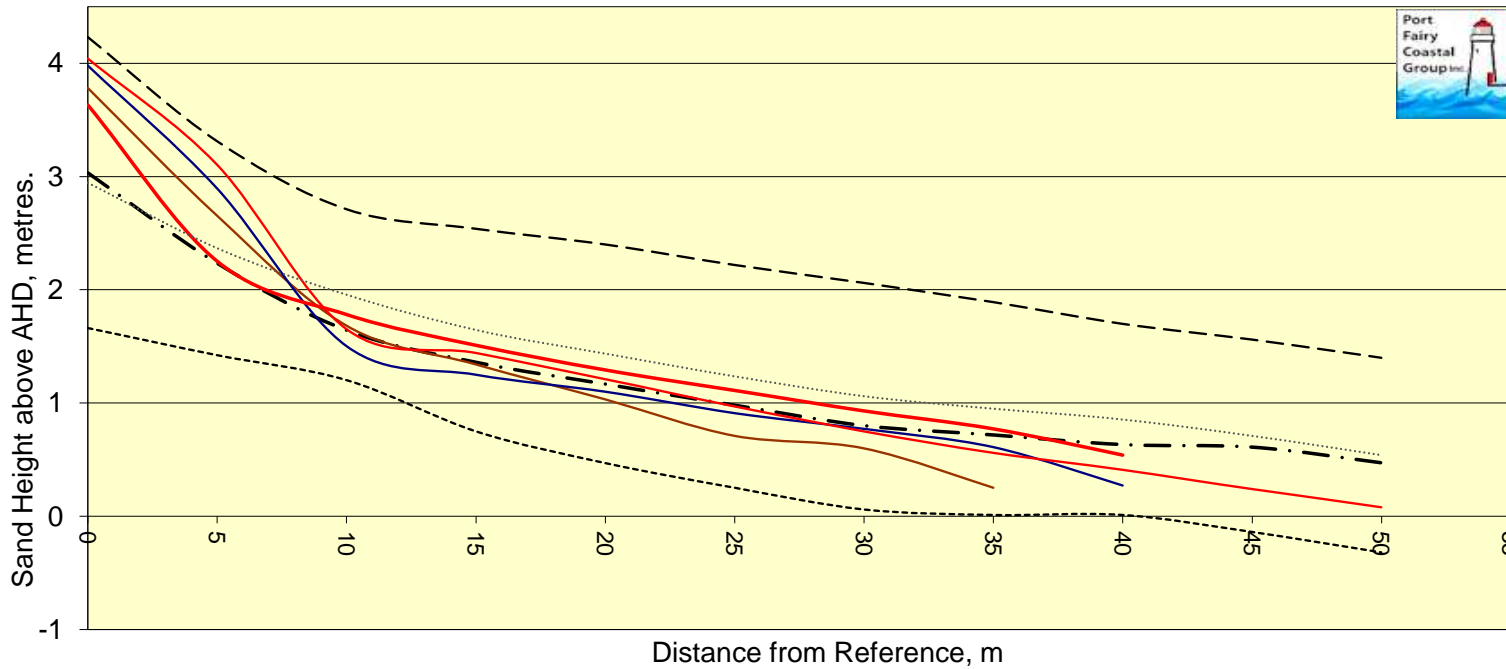

Chart PFETP4 Post 4 Transverse Profile perpendicular to dune scarp.

(Legend date formats: dd/mm/yyyy = laser, yyyy mm dd = Propeller Aero, dd mmmmyy = External) {Stats date range in braces}

- Max {Start:Apr 13}
- . - Avg. of 95, Ht.=34%, @15m
- Min {End:Oct 23}
-
-
- 2022 11 11 Height= 33%
- 2023 09 12 Height= 28%
- 2023 10 27 Height= 39%
-
-
- 18/10/2023 Height= 42%
- Median
- ◆ No post measurement