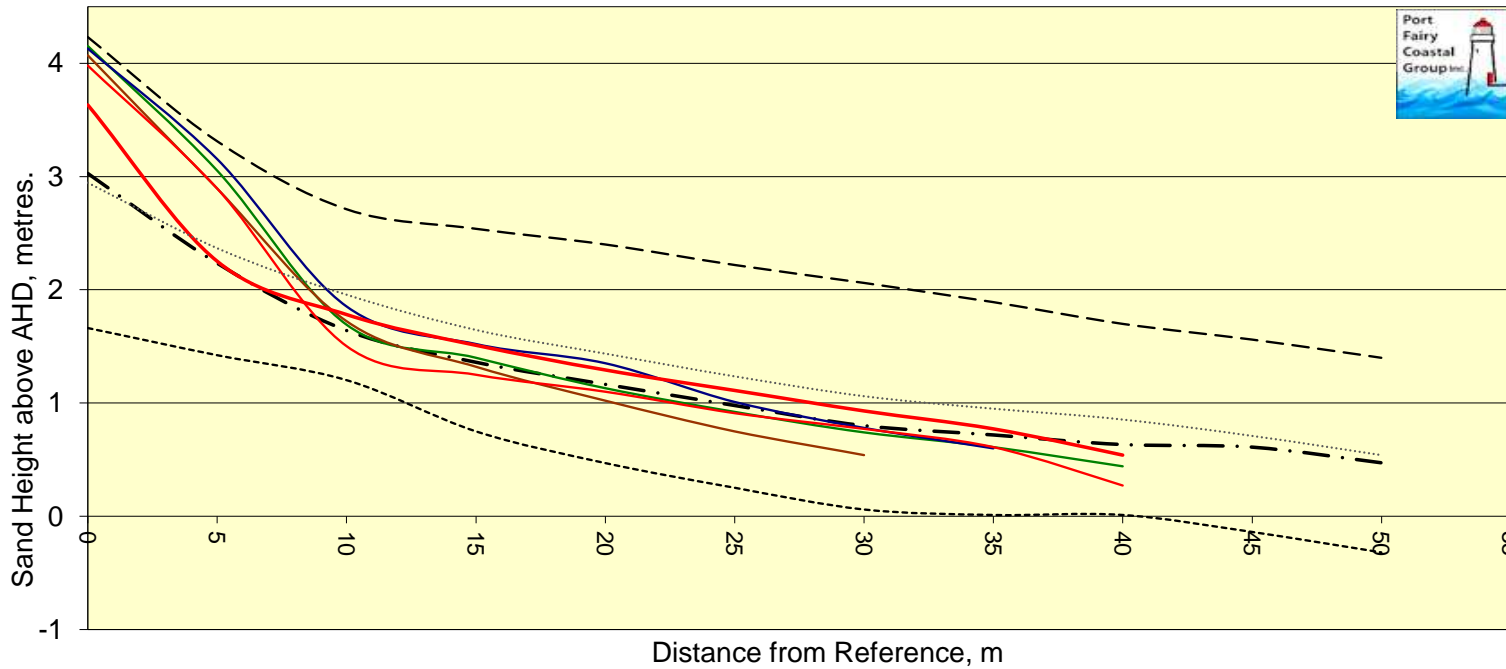

Chart PFETP4 Post 4 Transverse Profile perpendicular to dune scarp.

(Legend date formats: dd/mm/yyyy = laser, yyyy mm dd = Propeller Aero, dd mmmmyy = External) {Stats date range in braces}

- Max {Start:Apr 13}
- . - Avg. of 94, Ht.=34%,@15m
- Min {End:2023 09 12}
-
- 2023 07 05 Height= 36%
- 2022 09 01 Height= 32%
- 2023 09 06 Height= 43%
- 2023 09 12 Height= 28%
-
-
- 18/10/2023 Height= 42%
- Median
- ◆ No post measurement