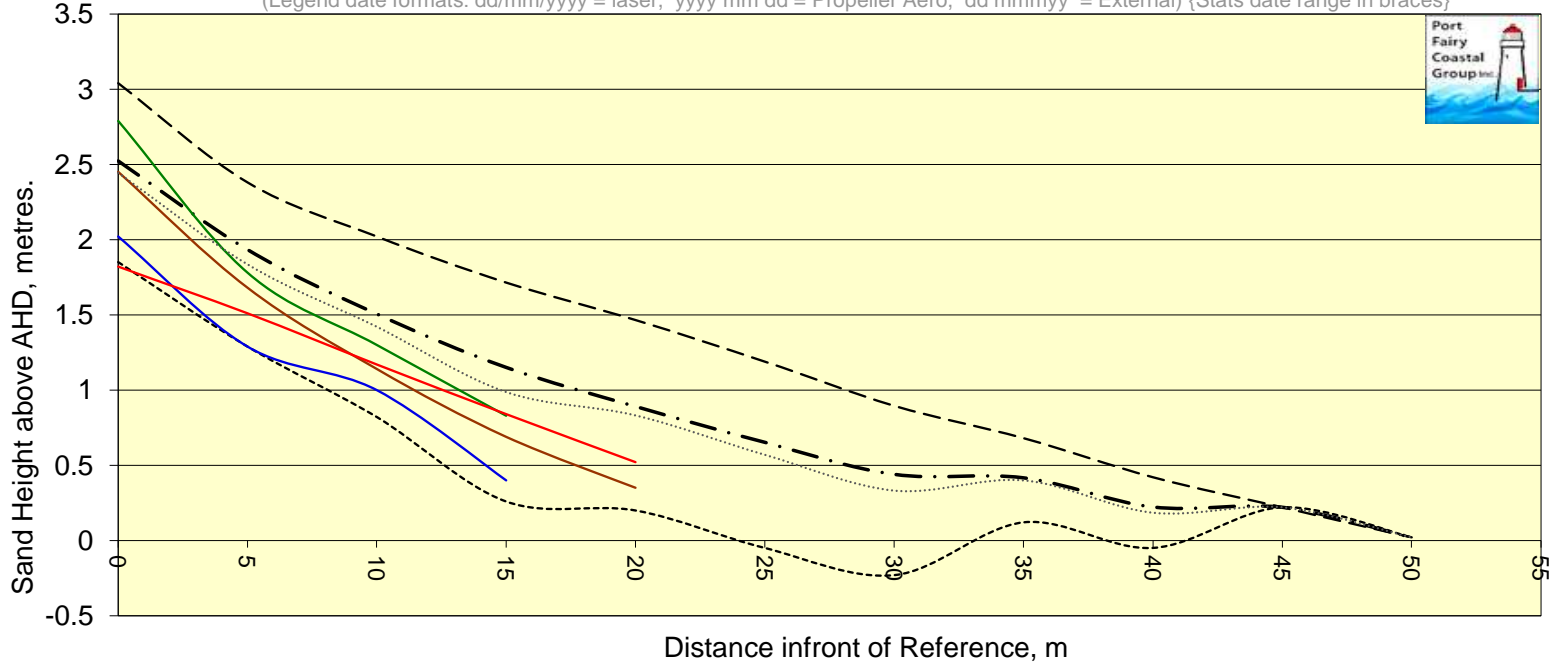

Chart PFETP10 Post 10 Transverse Profile perpendicular to dune scarp.

(Legend date formats: dd/mm/yyyy = laser, yyyy mm dd = Propeller Aero, dd mmmmyy = External) (Stats date range in braces)

- Max {Start: Apr 13}
- . - Avg. of 89, Ht.=57%, @0m
- Min {End: 2023 09 06}
- CA
- 2023 07 05 Height= 79%
- 2022 09 01 Height= 50%
- 2023 09 06 Height= 14%
- 2023 09 12 Height= -3%
- CF
- CG
- CH
- CI
- CJ
- Median
- ◆ No post measurement