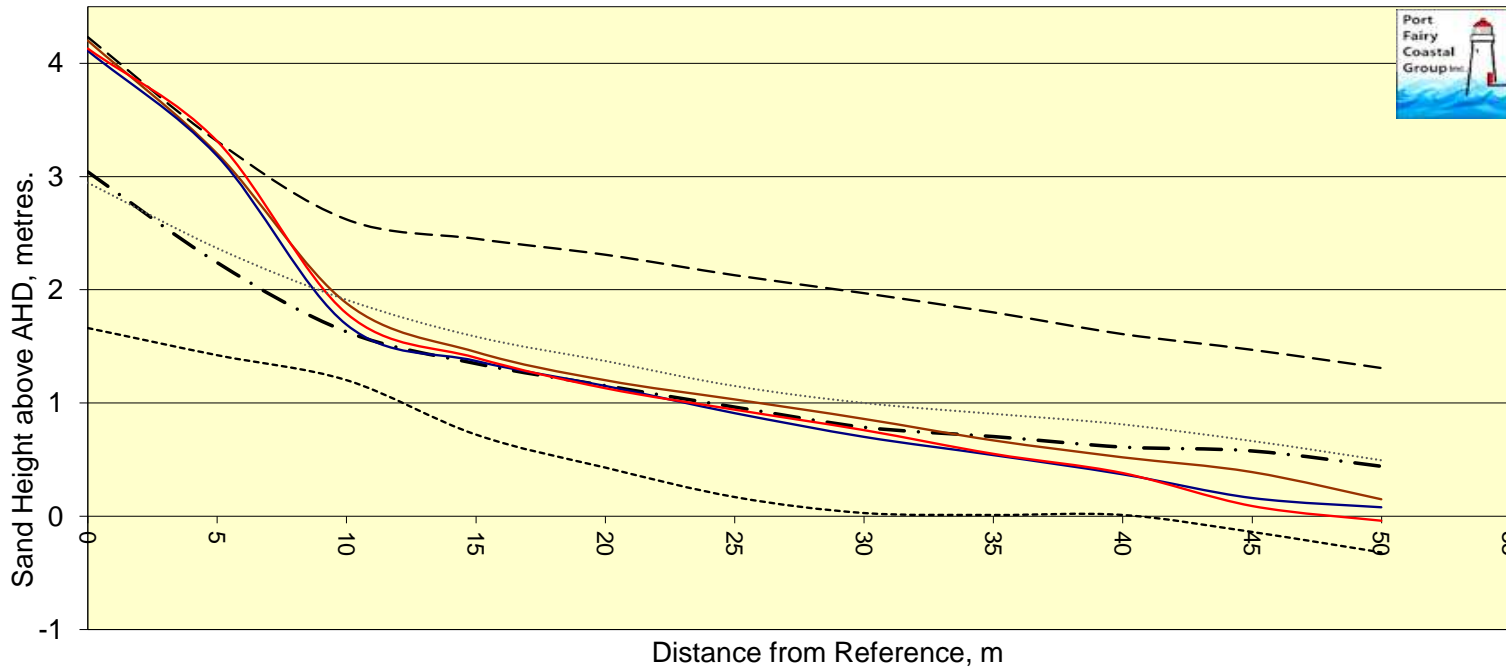

Chart PFETP4 Post 4 Transverse Profile perpendicular to dune scarp.

(Legend date formats: dd/mm/yyyy = laser, yyyy mm dd = Propeller Aero, dd mmmmyy = External) {Stats date range in braces}

- Max {Start:Apr 13}
- . - Avg. of 97, Ht.=36%,@15m
- Min {End:2023 12 12}
- Median
- 2023 02 08 Height= 42%
- 2023 12 12 Height= 38%
- 2024 02 02 Height= 39%
- ◆ No post measurement