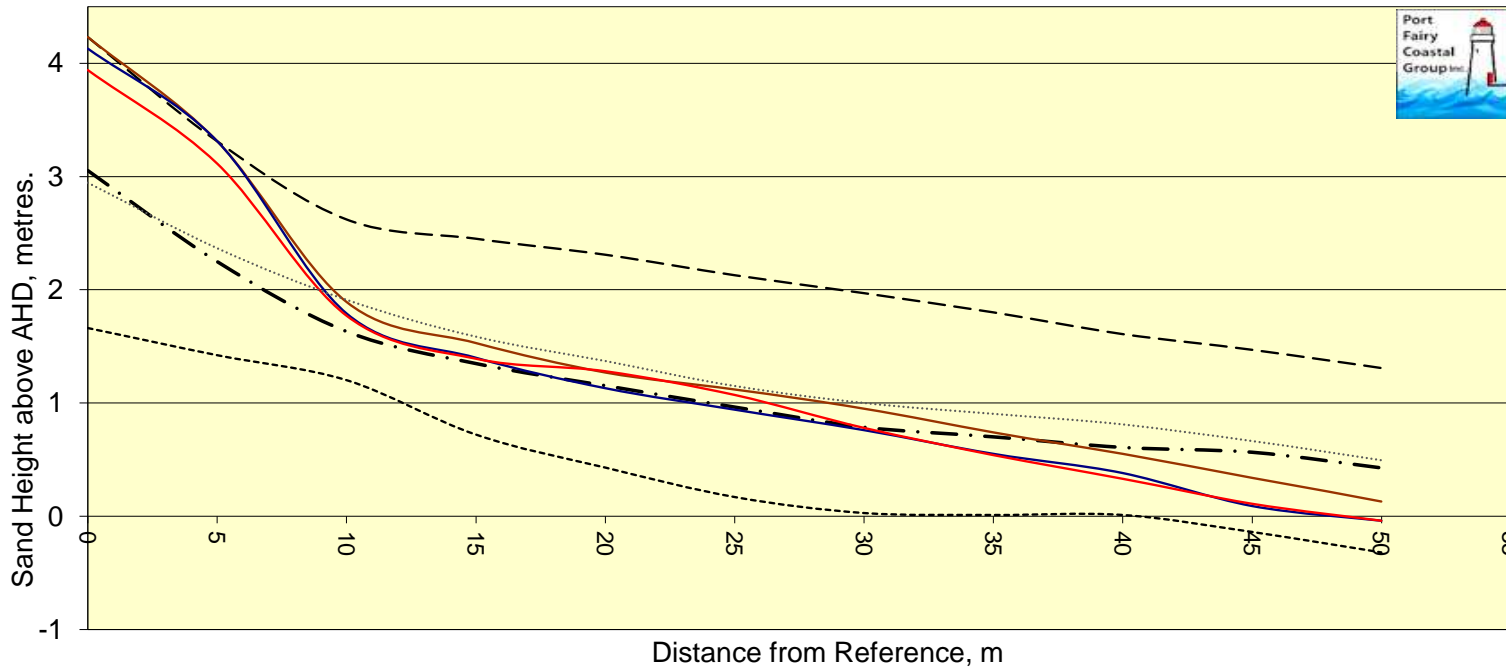

Chart PFETP4 Post 4 Transverse Profile perpendicular to dune scarp.

(Legend date formats: dd/mm/yyyy = laser, yyyy mm dd = Propeller Aero, dd mmmmyy = External) {Stats date range in braces}

- Max {Start:Apr 13}
- . - Avg. of 98, Ht.=36%,@15m
- Min {End:2024 02 02}
- _____ Median
- _____ 2023 03 15 Height= 47%
- _____ 2024 02 02 Height= 39%
- _____ 2024 03 21 Height= 39%
- _____ No post measurement